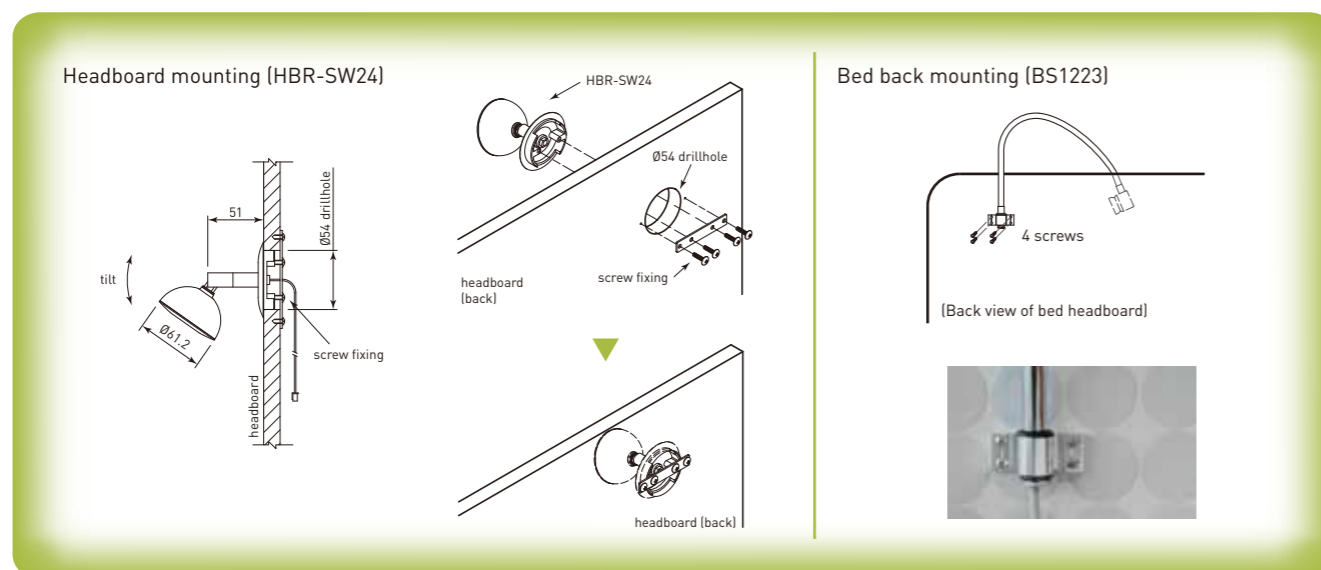

Xtra Headboard LED Reading Light (2.5W) | HBR-SW24 & BS1223

- Application: bed headboard and wall panel
- With swivel arm or flexible arm
- Compatible power supply: 700mA constant current XP LED power system

Xtra Headboard LED Reading Light (2.5W) | HBR-SW24 & BS1223

Illustration	Article Code	Model	Description
Headboard mounting	with swivel arm, warm white (WW), Ø54mm drillhole, screw fixing		
	09.442.411	HBR-SW24ABN-WW	brushed stainless
Bed back mounting	with flexible arm 480mm L., neutral white (NW), screw fixing		
	09.424.531	BS1223-48PC-NW	polished chrome
	09.424.431	BS1223-48ABN-NW	brushed stainless